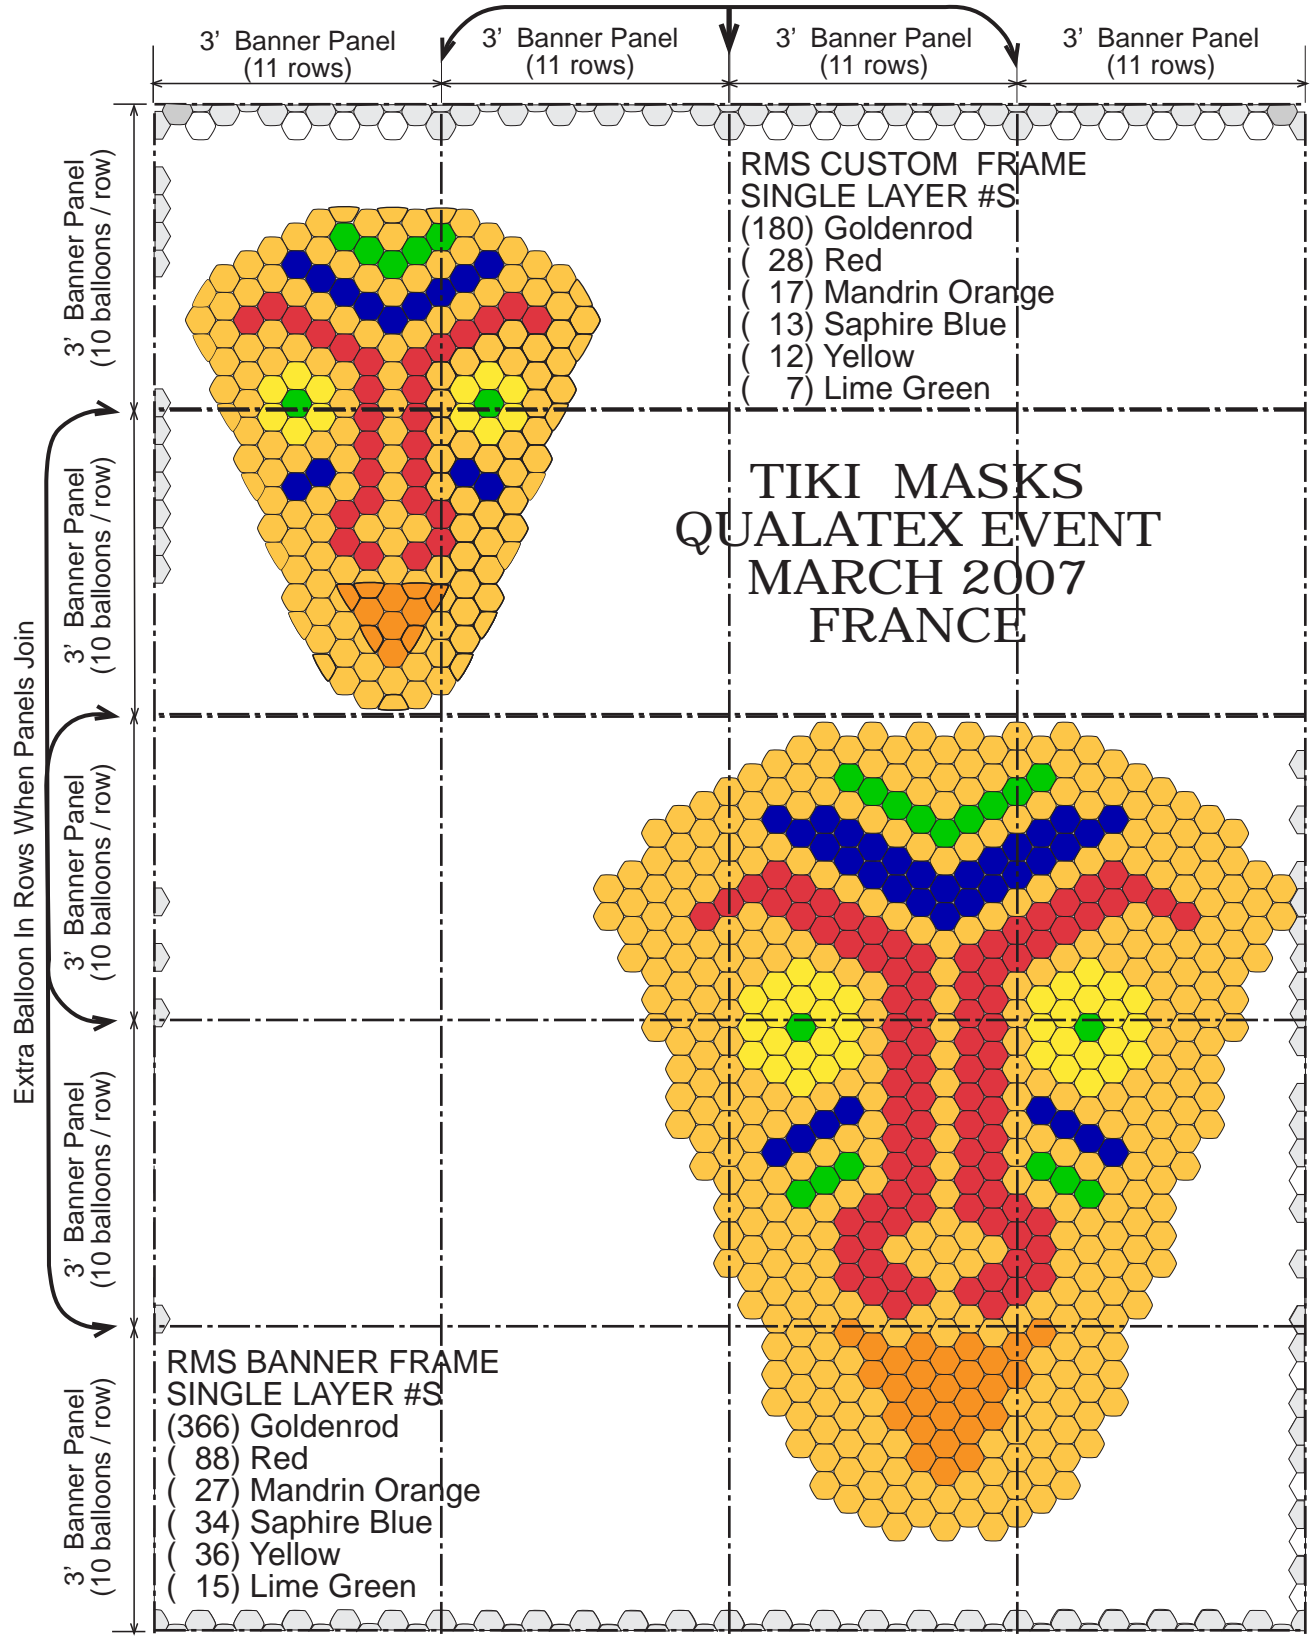

RMS Banner™ (Honeycomb) Graph Paper

Download additional graph paper and related instruction sheets at <http://rouseinternational.com/downloads/index.htm>.

Scale: 1 = 24 (1/2" = 1')

Extra Row When Panels Join

ROUSE™
Matrix Systems
Graph Paper
 "Stretch Your Imagination"™